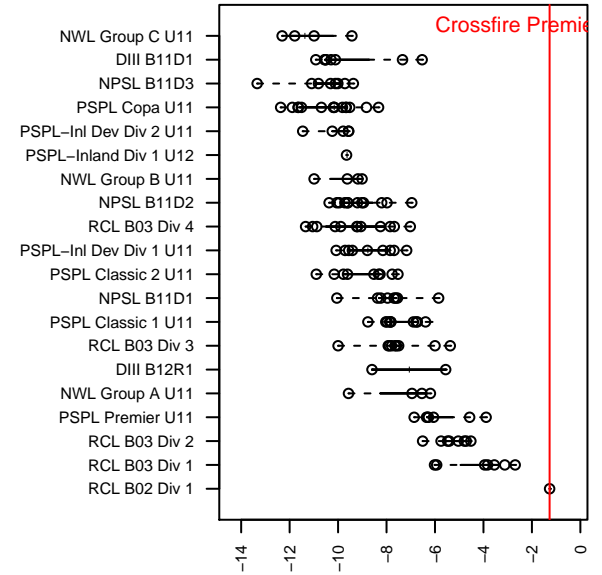

**attack and defense rating
relative to others at age
and all opponents in last 13 months**