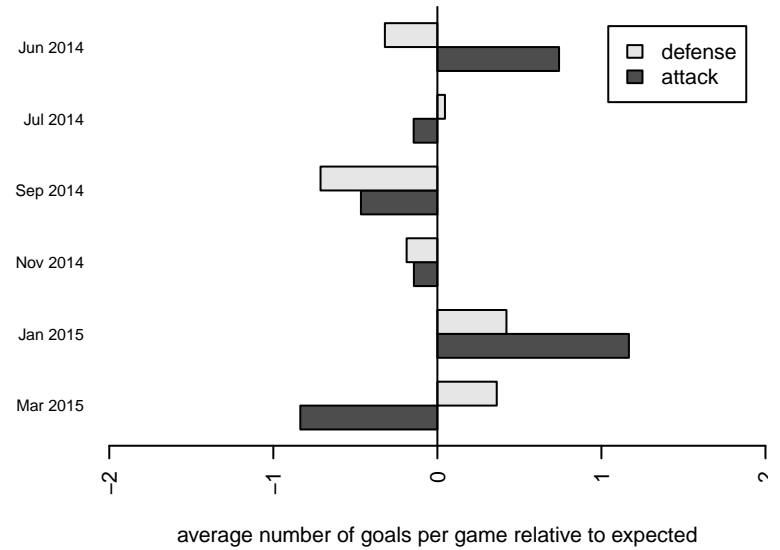

Performance relative to 13 month average