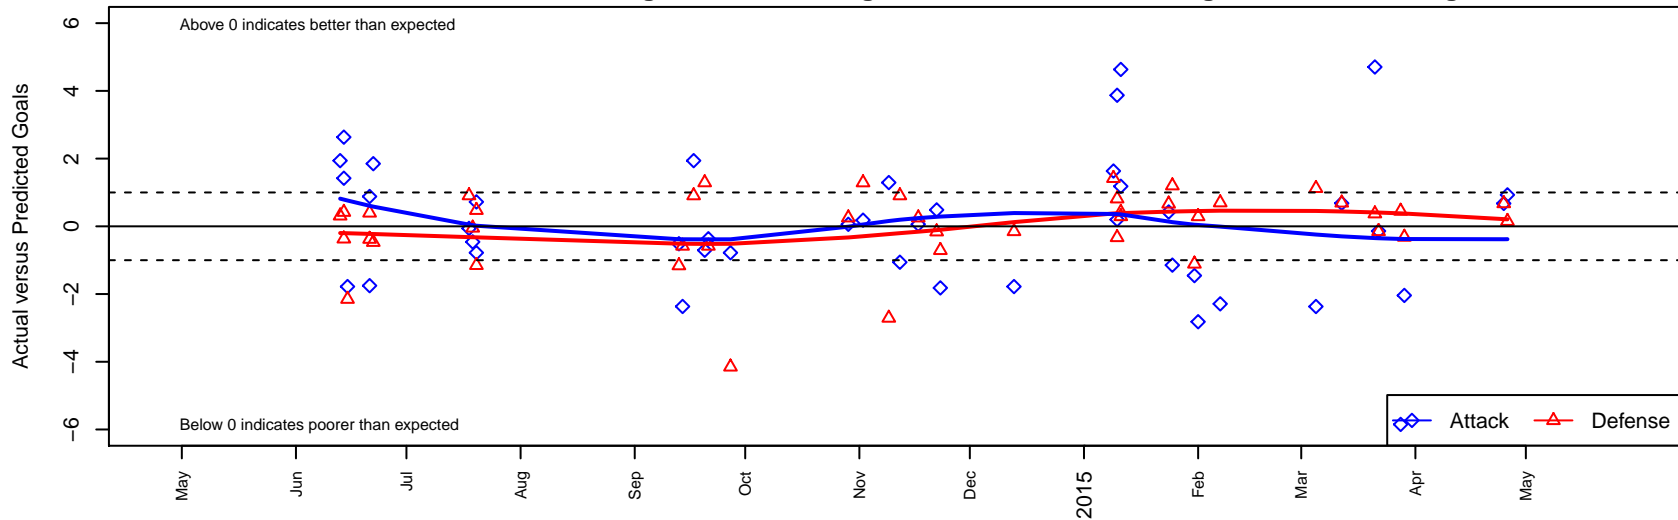

Crossfire Premier A B03

Crossfire Premier SC
 Redmond, WA
 B03 total strength=1034
 attack=2.9 defense=1.74
 fall league = RCL B02 Div 1
 spr league = Win RCL B02 Div 2
 notes= B. James 2013, 2014

alt names used:
 Crossfire Premier B03-B. James-A
 CROSSFIRE PREMIER BERNIE JAMES (WA)

Crossfire Premier A B03
 Dots are actual minus expected GF (blue circles) and GA (red triangles).
 Blue line is smoothed change in attack strength. Red is smoothed change in defense strength.

**attack and defense variance (black dot)
relative to other teams
and top 10 in region**